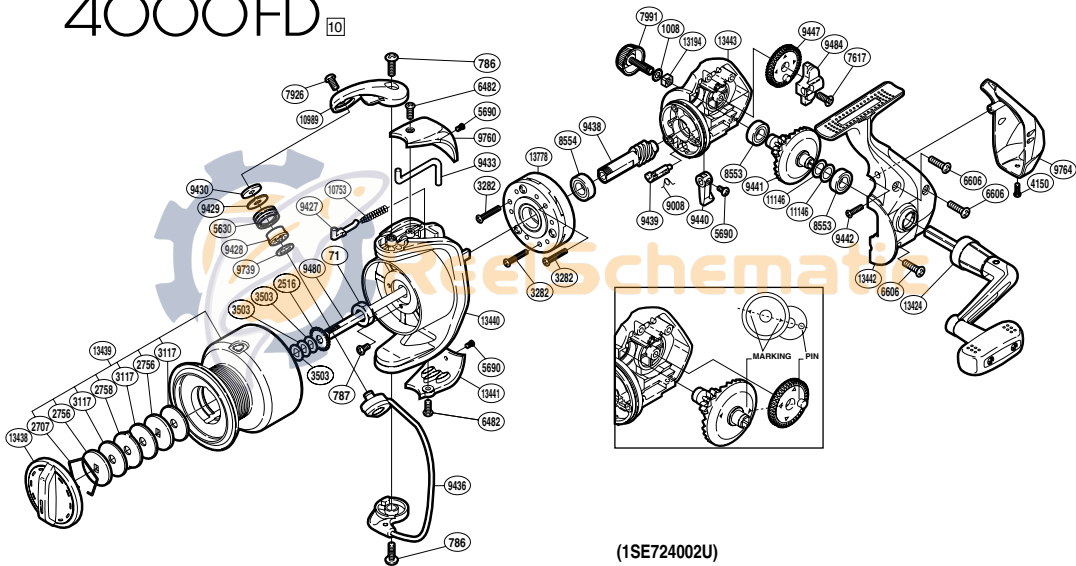

SIENNA

4000FD ¹⁰

(1SE724002U)

Please note that the number of adjusting washers may not be the same as shown in the exploded views. (Adjustment will vary with each individual product.)

RD No.	PARTS NAMES	RD No.	PARTS NAMES	RD No.	PARTS NAMES
0071	Rotor Nut	7926	Screw	9480	Main Shaft
0786	Screw	7991	Handle Screw Cap	9484	Oscillating Slider
0787	Screw	8553	Ball Bearing	9739	Bearing Spacer
1008	Handle Lock Washer	8554	Ball Bearing	9760	Bail Spring Cover
2516	Spool Support	9008	Anti-Reverse Cam Spring	9764	Rear Protector
2707	Drag Washers Retainer	9427	Bail Spring Guide	10753	Bail Spring
2756	Key Washer	9428	Line Roller Bushing	10989	Bail Arm
2758	Eared Washer	9429	Line Roller Spacer	11146	Washer
3117	Drag Washer	9430	Line Roller Washer	13194	Handle Screw Lock
3282	Screw	9433	Bail Trip Lever	13424	Handle Assembly
3503	Spool Washer	9436	Bail Assembly	13438	Drag Knob
4150	Screw	9438	Pinion Gear	13439	Spool Assembly
5630	Line Roller	9439	Anti-Reverse Cam	13440	Rotor
5690	Screw	9440	Anti-Reverse Lever	13441	Bail Hold Support Guard
6482	Screw	9441	Drive Gear	13442	Side Cover
6606	Screw	9442	Screw	13443	Body
7617	Screw	9447	Oscillating Gear	13778	Roller Clutch Assembly